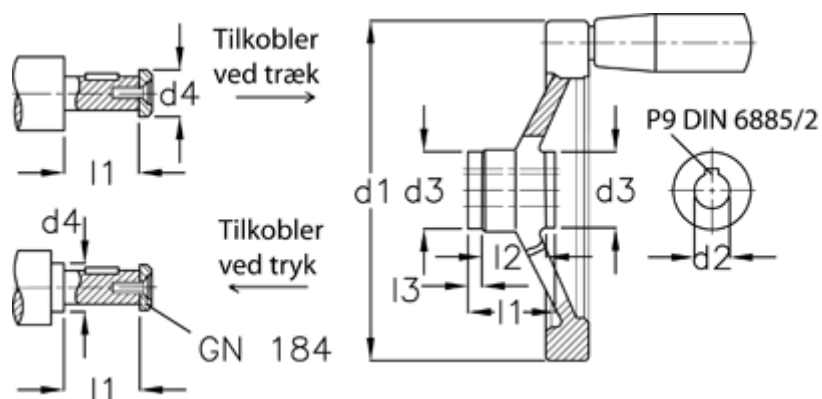

Article number: 20370299

Description: E+G Handwheel
GN 321.4-125-K12-D-ZI

Measures

d1	=	125
d2 H7	=	12
d3	=	28
d4 max	=	17
l1	=	28.5
l2	=	18
l3	=	5